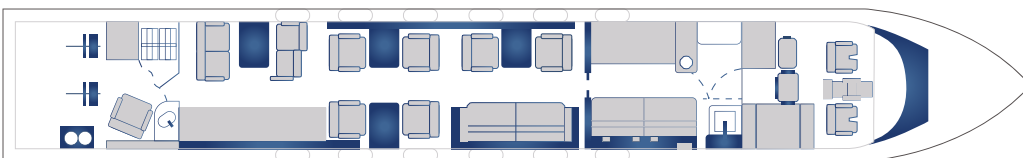

Gryphon Air, LLC
Aircraft Transport Service